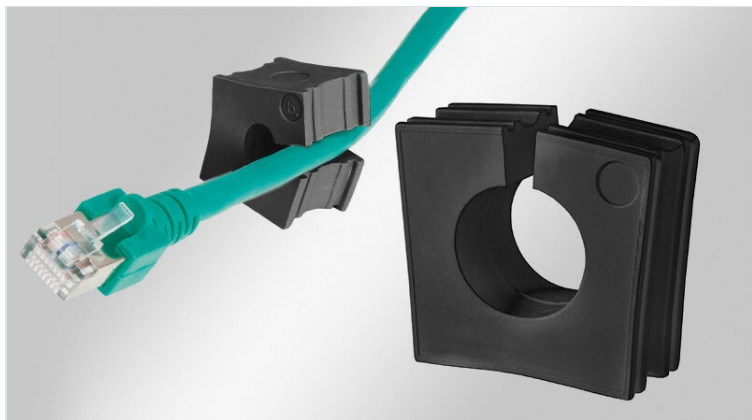

# KT | Cable grommets, black

for cable diameters 1 - 35 mm / IP66 / IP68

IP54

IP55

IP64

IP65

IP66

IP67

Cable grommets KT small are used with the following cable entry components:

- [KEL cable entry frames](#)
- [KVT split cable glands](#)

In combination with [KEL-ER cable entry frames](#) and [KVT-ER cable glands](#) the KT single-hole grommets enable a sealing of the cables with up to IP66 / IP68.

The model range KT small is designed for cable diameters from 1 to 17 mm. Cable grommets KT large accept a wide range of cable diameters from 13 to 35 mm.

When installing the small grommets in multiple rows, the flat sides should be facing each other. This allows the flat sides to match up and provide a secure seal.